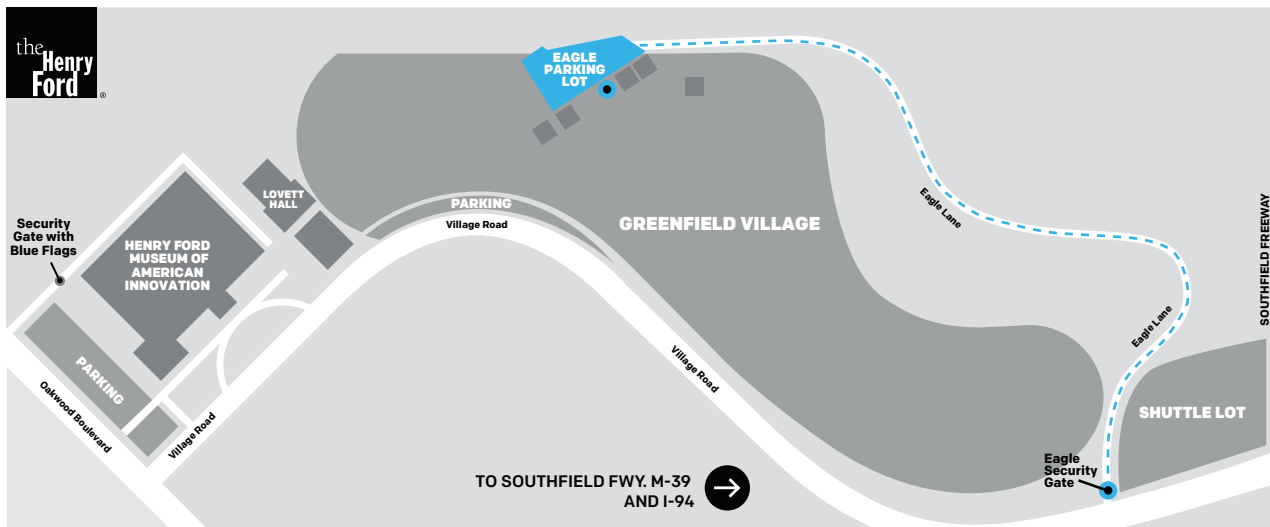

GREENFIELD VILLAGE | Private Event Directions & Parking

For after-hours events at Eagle Tavern, Martha-Mary Chapel, Herschell-Spillman Carousel, A Taste of History and The Lodge at Christie & Main

DIRECTIONS

Follow **Village Road** to **Eagle Lane**. The Henry Ford **security at Eagle Gate** will confirm your event destination. Continue on Eagle Lane to Eagle Parking Lot; enter Greenfield Village through large pedestrian gates in center.

The Henry Ford is a large, multivenue destination. GPS directions may not be accurate on campus. If you are using third-party transportation such as Uber, Lyft or a limousine service, please be sure they are aware of your specific venue and directions as noted above.

The Henry Ford

20900 Oakwood Boulevard
Dearborn, Michigan 48124

After-Hours Security

313.982.6096

SCAN FOR GPS
DIRECTIONS

[THF.ORG/EAGLE-GATE](https://www.thf.org/eagle-gate)